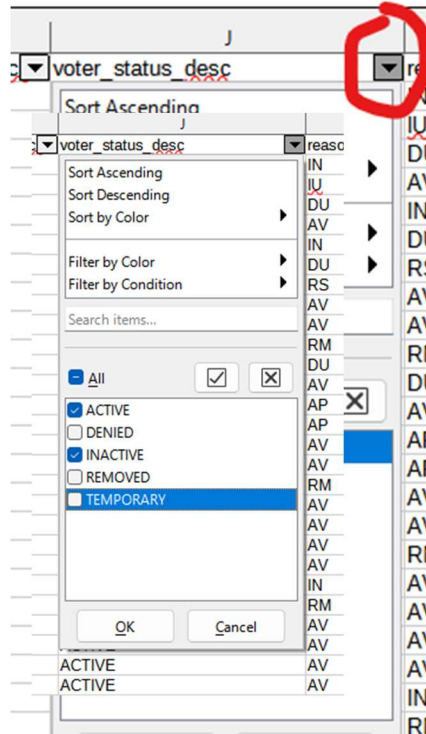

Each week, the state board updates the voter registration data for all 100 counties. The data can be found here: <https://www.ncsbe.gov/results-data/voter-registration-data>

Zip files are provided for the entire state and by individual counties. Zip files can be extracted in either Window's or Apple's built-in file explorer, or with a freeware opensource program like [7-zip](#).

For purposes of this example, we want to find a list of currently registered unaffiliated voters in precinct 801 in Forsyth County.

- 1) Download Forsyth County's current registration data
- 2) Extract the file
- 3) To view the data, open the extracted file in your favorite spreadsheet program, such as Microsoft's Excel. In this example, here we are using the opensource and freeware LibreOffice, found here: <https://www.libreoffice.org/>
(The voter data in the screenshots is blurred because the information gets updated every week)

- 4) Use the tools to set the first row to sort:

5) For this example, we want to include only the currently registered voters (Active and Inactive). First, remove the voters that are not currently registered. (Uncheck 'All', check the voter statuses you want to filter by – here, "Active" and "Inactive," **the voters that will be included in our pollbooks on election day**).

6) Use the first row's sort function to remove everyone but voters from 801. (Uncheck 'All', check the precinct you want to filter)

7) To find only unaffiliated voters, uncheck 'All', check the party ("UNA") you want to filter by